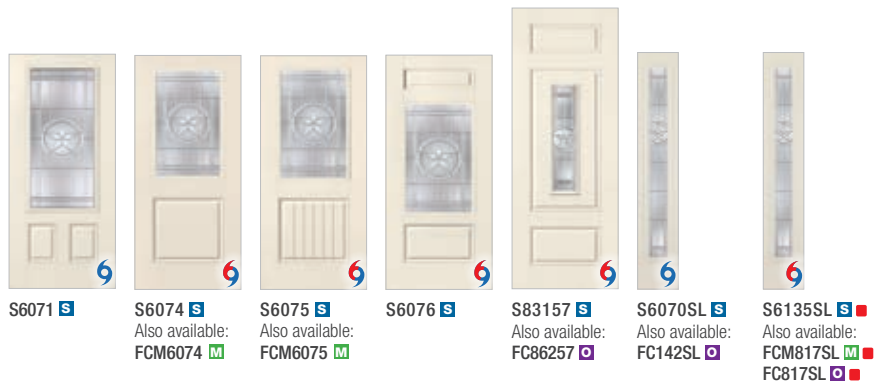

Smooth-Star.

Available Door Selections

- M Fiber-Classic Mahogany
- O Fiber-Classic Oak
- S Smooth-Star
- 9 WBDR Option
- 6 WBDR / HVHZ Option
- No Stile Lines