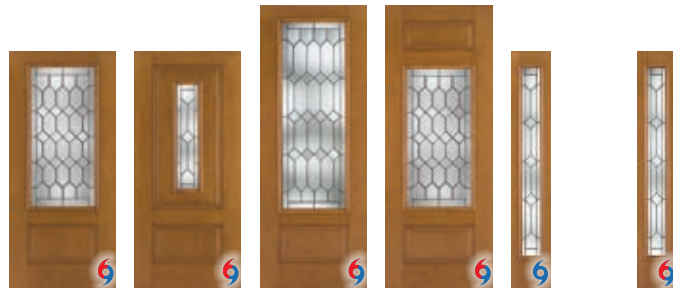

Fiber-Classic® Oak Collection™

FC772 O
Also available:
S981 S

FC80941 O
Also available:
S9341 S

81953P O
Also available:
S888 S

81977P O
Also available:
S85907 S

FC46SL O
Also available:
S916SL S

18101SL O ■
Also available:
FCM18101SL M ■
S6130SL S ■