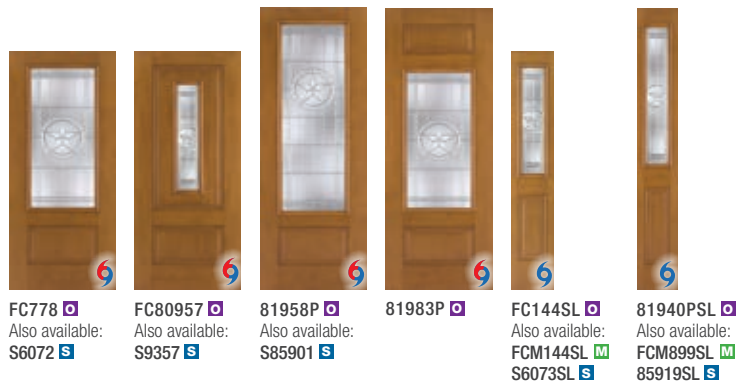

Fiber-Classic® Oak Collection™