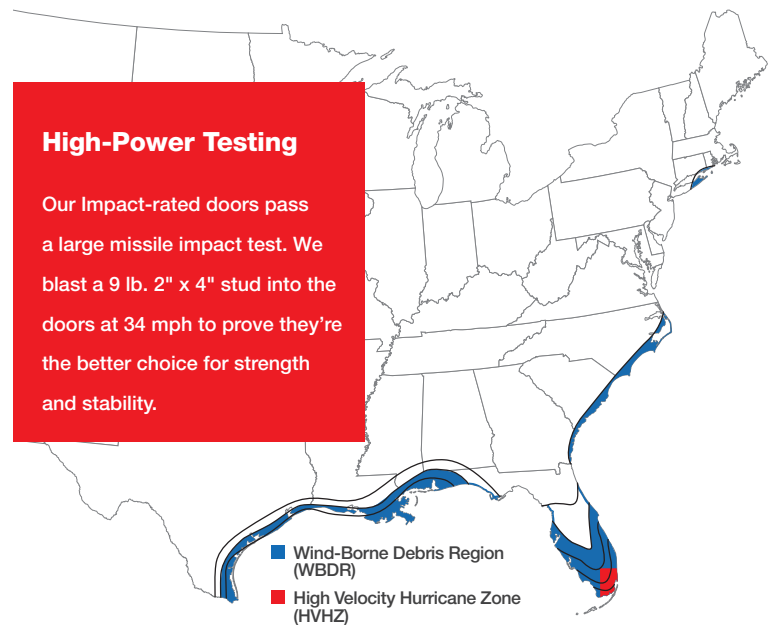

Therma-Tru offers Impact-rated doors and glass that can be used to meet high-wind and coastal region codes and regulations, offering excellent performance in extreme weather conditions while providing added protection.

Step 1: Use the map as a guide to find out if you need product for WBDR or HVHZ.

Always confirm building code requirements in your area before buying.*

Step 2: Use the icons to find available Therma-Tru® product options in this brochure.

Designed to withstand wind forces up to 167 mph (DP-50).** (ASTM E 1886 / ASTM E 1996 / ATSM E 330)