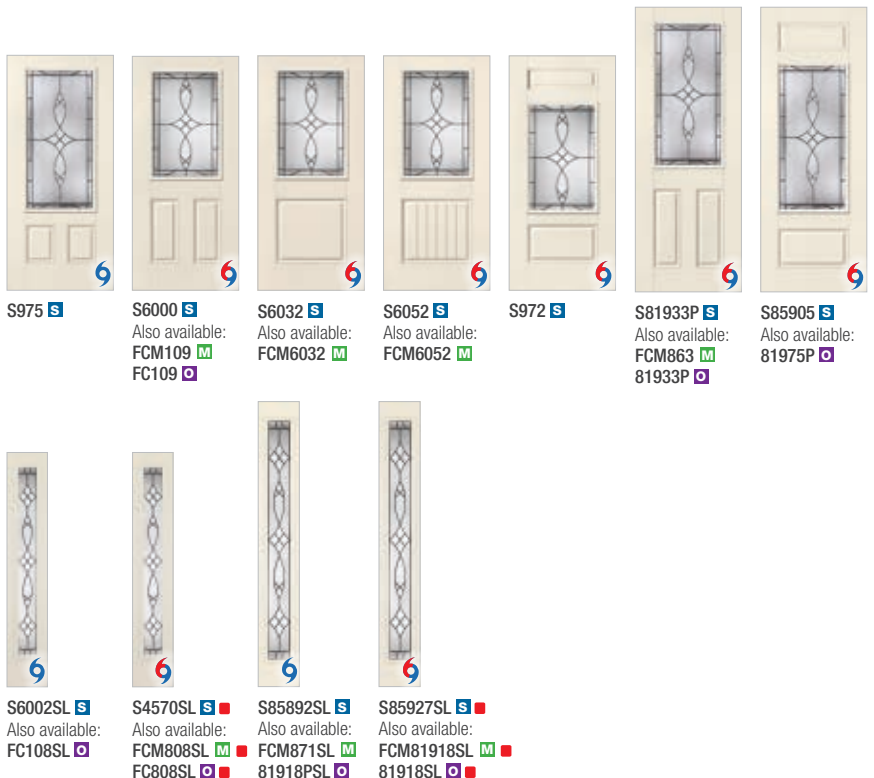

Smooth-Star

S975 **S**

S6000 **S**
Also available:
FCM109 **M**
FC109 **O**

S6032 **S**
Also available:
FCM6032 **M**

S6052 **S**
Also available:
FCM6052 **M**

S972 **S**

S81933P **S**
Also available:
FCM863 **M**
81933P **O**

S85905 **S**
Also available:
81975P **O**

S6002SL **S**
FC108SL **O**

S4570SL **S** **R**
Also available:
FCM808SL **M** **R**
FC808SL **O** **R**

S85892SL **S**
Also available:
FCM871SL **M**
81918PSL **O**

S85927SL **S** **R**
Also available:
FCM81918SL **M** **R**
81918SL **O** **R**

Available Door Selections

M Fiber-Classic Mahogany
O Fiber-Classic Oak
S Smooth-Star

6 WBDR Option
6 WBDR / HVHZ Option
R No Stile Lines