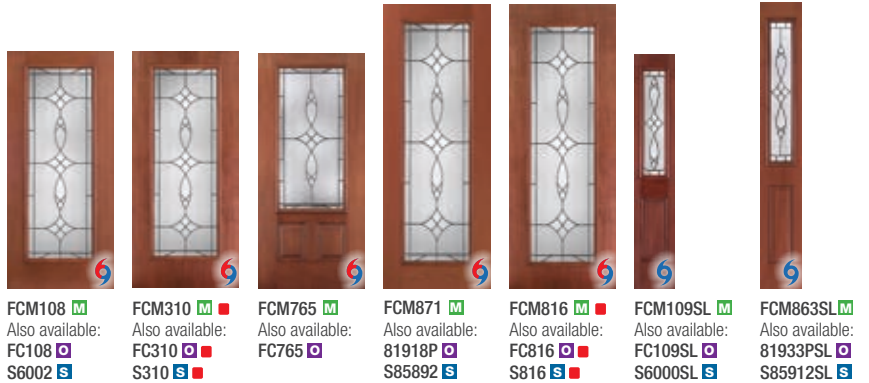

Fiber-Classic® Mahogany Collection™

FCM108 **M**
Also available:
FC108 **O**
S6002 **S**

FCM310 **M** **R**
Also available:
FC310 **O** **R**
S310 **S** **R**

FCM765 **M**
Also available:
FC765 **O**

FCM871 **M**
Also available:
81918P **O**
S85892 **S**

FCM816 **M** **R**
Also available:
FC816 **O** **R**
S816 **S** **R**

FCM109SL **M**
Also available:
FC109SL **O**
S6000SL **S**

FCM863SL **M**
Also available:
81933PSL **O**
S85912SL **S**