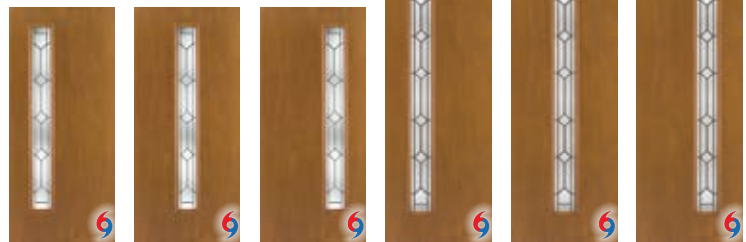

Crystalline™

FC1LBL	FC1BL	FC1RBL	FC81LBL	FC81BL	FC81RBL
Also available: FCM1LBL	Also available: FCM1BL	Also available: FCM1RBL	Also available: FCM81LBL	Also available: FCM81BL	Also available: FCM81RBL
S1LBL	S1BL	S1RBL	S81LBL	S81BL	S81RBL