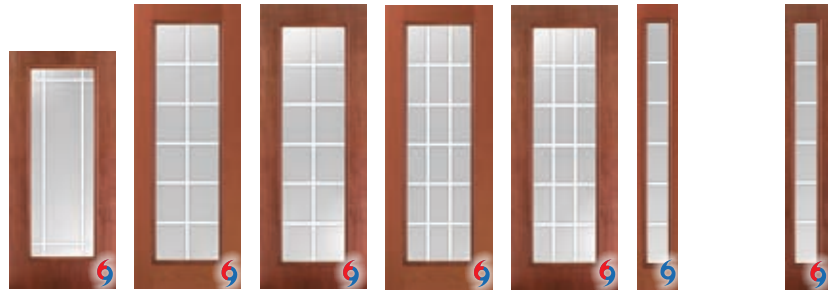

FCM1289 M ■	FCM828 M	FCM81828 M ■	FCM81208P M	FCM81829 M ■	FCM81208PSL M	FCM81208SL M ■
Also available: 1289 □ ■ S6062 S ■	Also available: FC828 □ S828 S	Also available: 81828 □ ■ S81828 S ■	Also available: 81208P □ S808 S	Also available: 81208 □ ■ S81208 S ■	Also available: 81208PSL □ S808SL S	Also available: 81208SL □ ■ S81186SL S ■