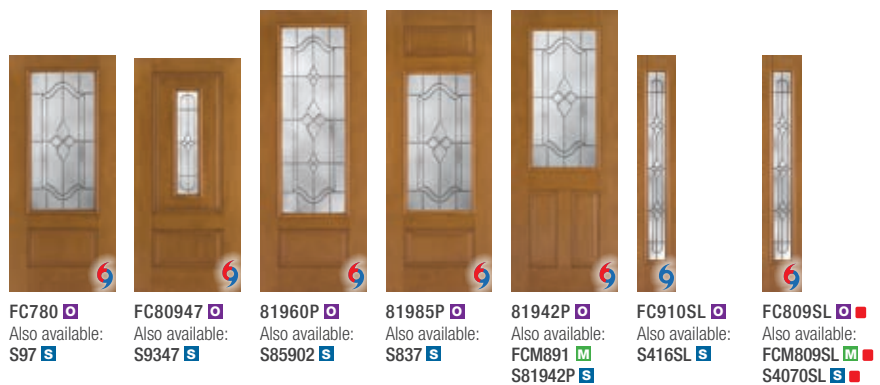

Fiber-Classic® Oak Collection™