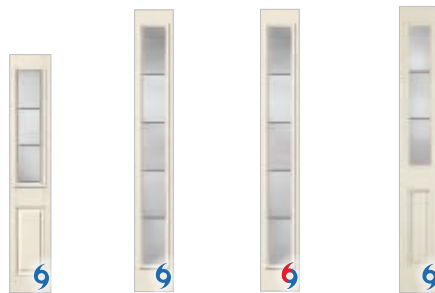

- S1656SL **S** Also available: FCM1656SL **M** FC1656SL **O**
- S81652SL **S** Also available: FCM81652SL **M** FC81652SL **O**
- S81651SL **S** Also available: FCM81651SL **M** FC81651SL **O**
- S81654SL **S** Also available: FCM81654SL **M** FC81654SL **O**

Available Door Selections

- **M** Fiber-Classic Mahogany
- **O** Fiber-Classic Oak
- **S** Smooth-Star
- **6** WBDR Option
- **6** WBDR / HVHZ Option
- **■** No Stile Lines