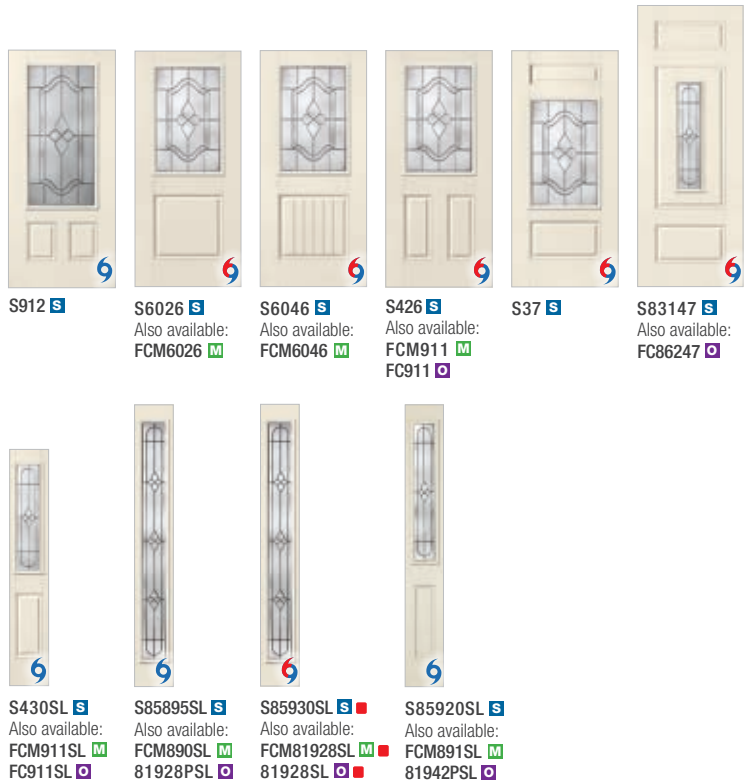

Smooth-Star.

Available Door Selections

- M Fiber-Classic Mahogany
- O Fiber-Classic Oak
- S Smooth-Star
- 6 WBDR Option
- 6 WBDR / HVHZ Option
- No Stile Lines